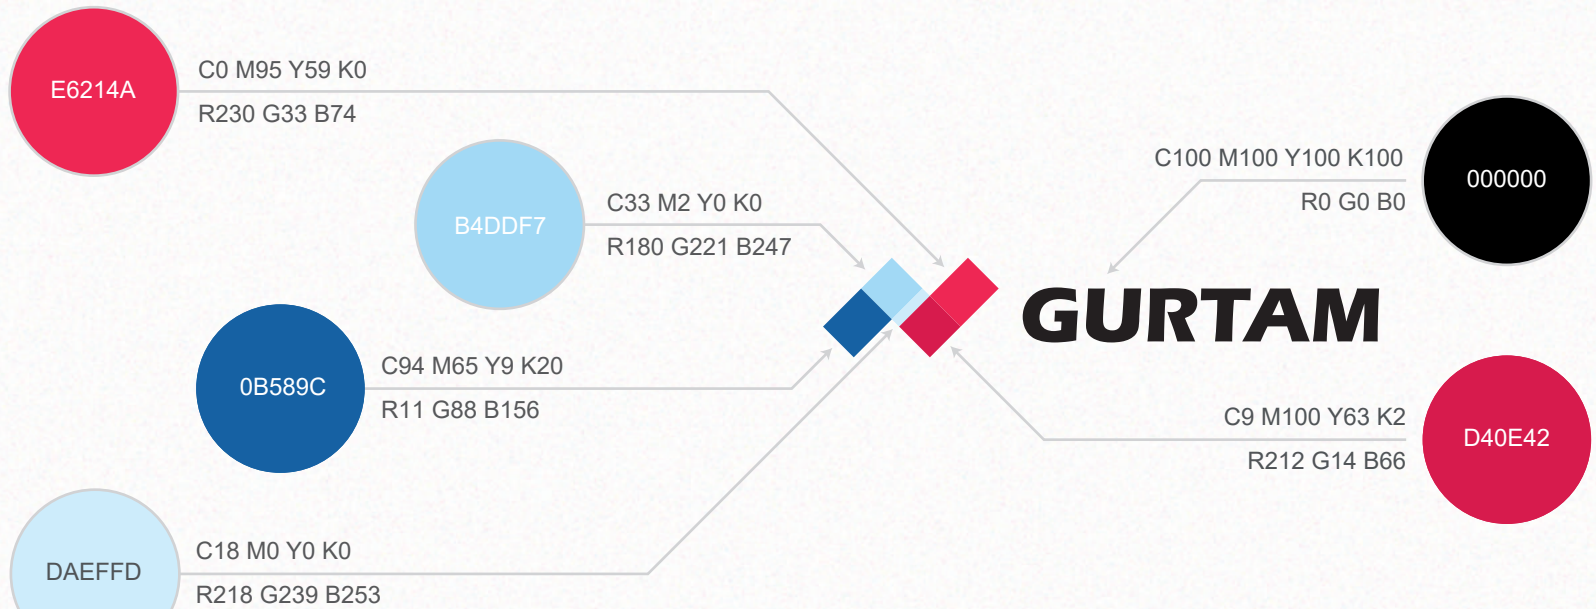

Logo minimum sizes

In printed media:

In electronic media

Corporate colors

Primary colors:

A row of five color swatches, each with its CMYK and RGB values:

- 000000** (Black): C0 M0 Y0 K80, R87 G87 B86
- B4DDF7** (Light Blue): C33 M2 Y0 K0, R180 G221 B247
- 0B589C** (Dark Blue): C94 M65 Y9 K0, R11 G88 B156
- E6214A** (Red): C0 M95 Y59 K0, R230 G33 B74
- 000000** (Black): C100 M100 Y100 K100, R0 G0 B0

Examples of color schemes

Heading 1

000000
C100 M100 Y100 K100

Text text text text text text
text text text main

575756
C0 M0 Y0 K80

Complementary heading, Bold

E6214A
C0 M95 Y59 K0

Link text links