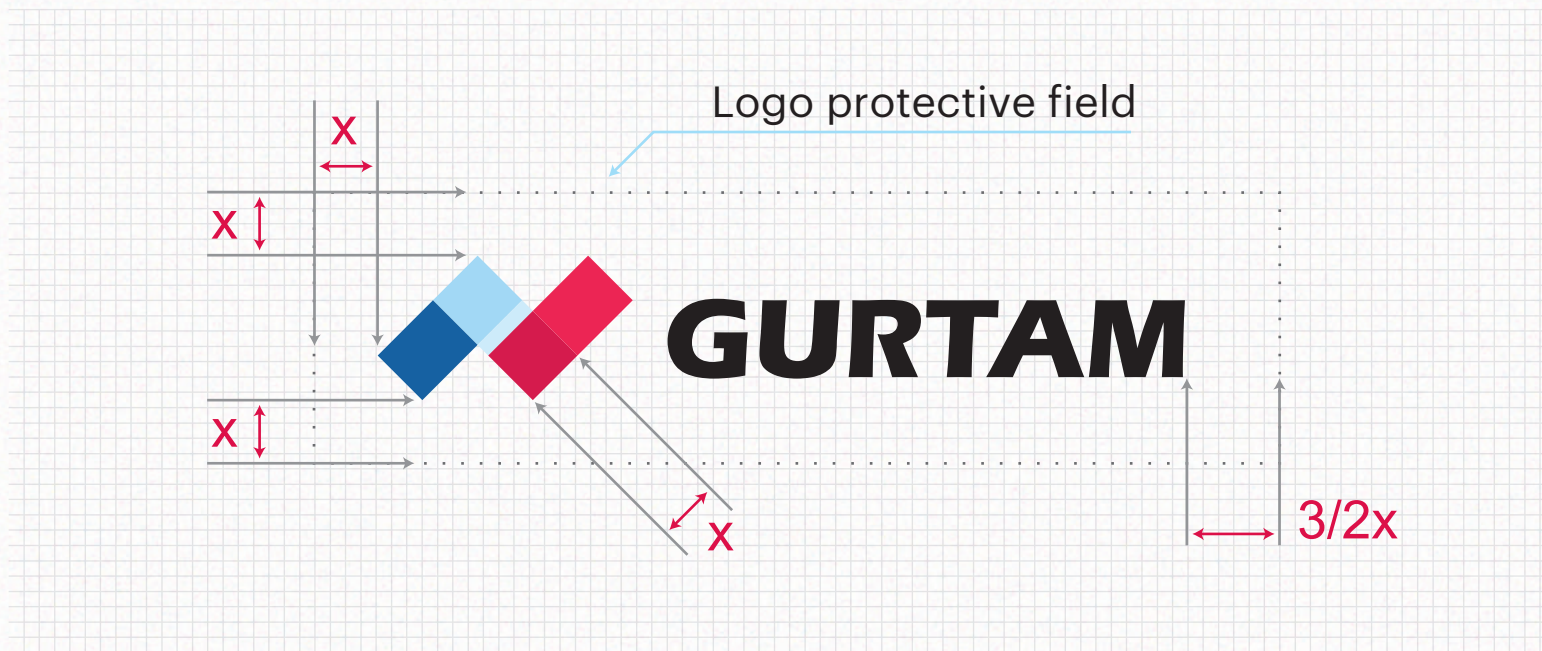

Corporate Style and Branding Guide

Geometry and protective field of Gurtam graphic element and logo

The firm block together with logo includes only the slogan
«The Art of Seeing Beyond»

Wialon logo geometry and protective field

Use of stroke

Monochromatic sign without separating lines

Examples of inappropriate use of Wialon graphic element and logo

Logo can be used only within the shades of gray

Geometry deformation

Use of any effects