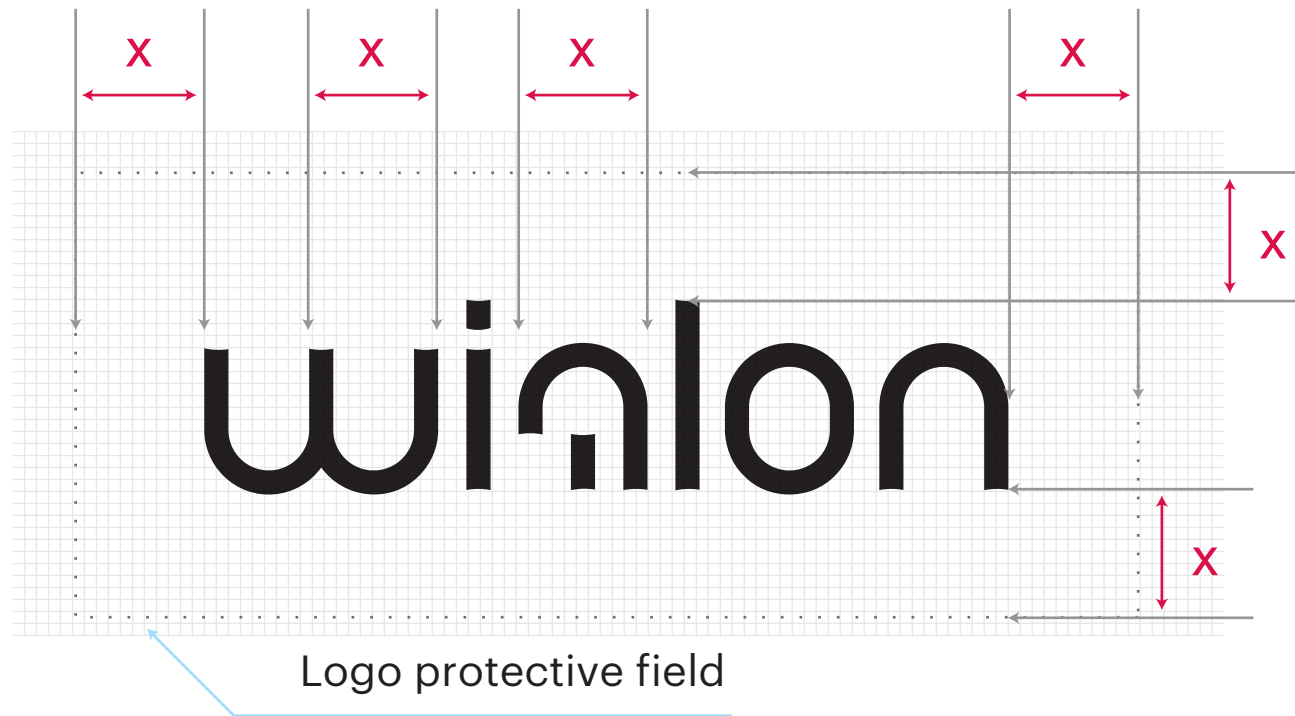

Corporate Style and Branding Guide

Geometry and protective field of Gurtam graphic element and logo

The firm block together with logo includes only the slogan
«The Art of Seeing Beyond»

Wialon logo geometry and protective field